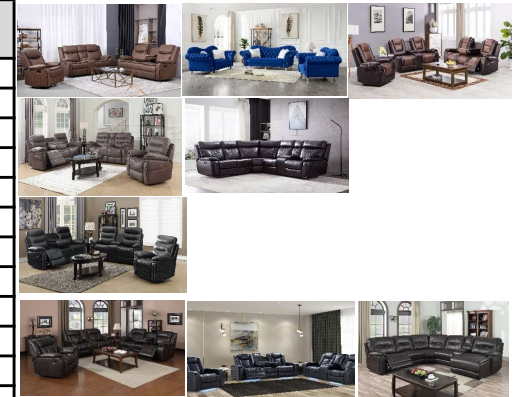

	<b>UPHOLSTERY GROUPS</b>	<b>QTY AVAIL</b>	<b>NET PRICE</b>	<b>SALE PRICE</b>
660321	SILVERADO BROWN LOVESEAT DISCONTINUED COVER	3		
588820	EQUINOX BLUE SOFA & LOVE ONLY	3		
588820	EQUINOX BLUE SOFA ONLY	1		
686200	TORUS BLACK SECTIONAL	7		
686300	TORUS BROWN SECTIONAL	21		
663320	AUSTIN BROWN TWO TONE SOFA ONLY	7		
674020	MORGAN GREY POWER SOFA ONLY	6		
674000	MORGAN GREY POWER SOFA & LOVESEAT	4		
660300	HUDSON SOFA ONLY	2		
699200	CAYMAN BLACK LOVESEAT ONLY	4		
647221	OPTIMUS LOVESEAT POWER BLACK, POWER HEADREST, CONSOLE W/ CUPHOLDE	3		
694342	WRANGLER BROWN SECTIONAL <b>W/ NO CHAISE</b>	1		

DINETTES		QTY AVAIL	NET PRICE	SALE PRICE
307213	ALTO 7 PC SET	1		
336221	BROOKLN PUB TABLE <b>UP TO 50% OFF</b>	2		
305027	PRSECOTT PUB STOOL	2		
330311	ESSEX TABLE and GLASS ONLY (can be use with bronson)	19		
310215	AVANIT CHAIRS ONLY	11		
393100	MT VERNON DINING CHAIRS	248		
393101	MT VERNON BENCH	16		
307400	BEACON CREST 7 PC	8		
393100	GENESIS TABLE w/ 2 BENCHES (3 PC SET) - <b>NO GLASS TOP</b>	3		
326370	JOSEPH CHINA T/B	2		
325394	HEMINGWAY SERVER	5		
329213	LONDON DININGTABLE ONLY	50		
335320	SIENA PUB TABLE ONLY <b>40% OFF</b>	20		
372322	AMARILLO PUB STOOL	138		
372315	AMARILLO DINING CHAIR	52		
372318	AMARILLO DINING BENCH	17		
314311	JOPLIN PUB TABLE ONLY <b>40% OFF</b>	22		

OCCASIONAL TABLES		QTY AVAIL	NET PRICE	SALE PRICE
740010	IGLOO	11		
716315	NASHVILLE 3 PC SET	7		
710033	SHELTON COFFEE SET	20		
717315	CHELSEA BROWN COFFEE SET	44		
743215	EXPLORER BLACK	56		
743015	EXPLORER WHITE	72		
443182	TORY DESK BLACKINDUSTRIAL STYLE	7		