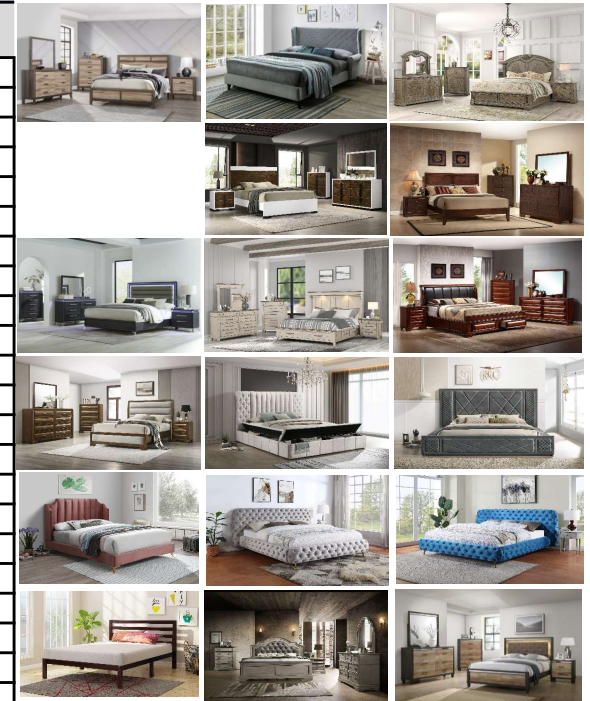

**LIQUIDATION CLOSEOUTS & SPECIALS (as of 2/3/20205)**

	<b>BEDROOM GROUPS</b>	<b>QTY AVAIL</b>	<b>NET PRICE</b>	<b>SALE PRICE</b>
103500	IRVING NS EXTRA	6		
111031	BELLA QUEEN BED GREY	13		
195200	DA VINCI QUEEN and KING SET 5 pcs depend availability			
118400	MONALISA FULL 2 SETS and 13 QUEEN SET	23		
118400	MONALISA DR MR CH NS (EXTRA CASE PCS)	2		
105200	ELECTRA 5 PC GROUP QUEEN and KING			
142500	BILTMORE CASE PCS DR MR CH NS			
133300	FAIRMONT 5 PC SET QUEEN	3		
133300	FAIRMONT 4 PC SET WITHOUT NS	8		
133400	WILLOW WOOD			
196441	DIOR KING BED PINK	5		
196241	DIOR KING BED BLACK with (NO EAR WING SIDE)	1		
136000	AMIRA BED QUEEN and KING			
	JASMINE BED 133000 QUEEN and 134000 KING			
158831	MODERNO QUEEN BED BLUE	12		
158841	MODERNO KING BED BLUE	16		
120321	CARSON FULL BROWN	24		
152030	ISABELLA QUEEN HEADBOARD & FOOTBOARD	1		
152097	ISABELLA NIGHT STAND	1		
140231	SKYLAR <b>QUEEN HEADBOARD ONLY</b>	5		

	<b>UPHOLSTERY GROUPS</b>	<b>QTY AVAIL</b>	<b>NET PRICE</b>	<b>SALE PRICE</b>
660321	SILVERADO BROWN LOVESEAT DISCONTINUED COVER	3		
588820	EQUINOX BLUE SOFA & LOVE ONLY	3		
588820	EQUINOX BLUE SOFA ONLY	1		
686200	TORUS BLACK SECTIONAL	7		
686300	TORUS BROWN SECTIONAL	21		
663320	AUSTIN BROWN TWO TONE SOFA ONLY	7		
674020	MORGAN GREY POWER SOFA ONLY	6		
674000	MORGAN GREY POWER SOFA & LOVESEAT	4		
660300	HUDSON SOFA ONLY	2		
699200	CAYMAN BLACK LOVESEAT ONLY	4		
647221	OPTIMUS LOVESEAT POWER BLACK, POWER HEADREST, CONSOLE W/ CUPHOLDE	3		
694342	WRANGLER BROWN SECTIONAL <b>W/ NO CHAISE</b>	1		

OCCASIONAL TABLES		QTY AVAIL	NET PRICE	SALE PRICE
740010	IGLOO	11		
716315	NASHVILLE 3 PC SET	7		
710033	SHELTON COFFEE SET	20		
717315	CHELSEA BROWN COFFEE SET	44		
743215	EXPLORER BLACK	56		
743015	EXPLORER WHITE	72		
443182	TORY DESK BLACKINDUSTRIAL STYLE	7		