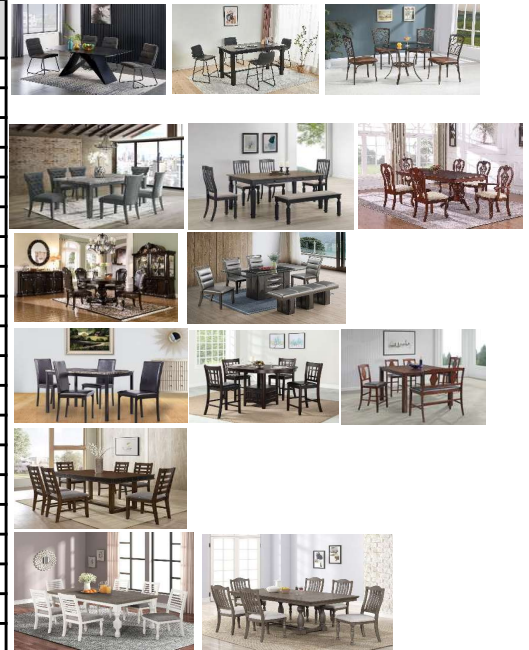

	<b>UPHOLSTERY GROUPS</b>	<b>QTY AVAIL</b>	<b>NET PRICE</b>	<b>SALE PRICE</b>
660321	SILVERADO BROWN LOVESEAT DISCONTINUED COVER	3		
588820	EQUINOX BLUE SOFA & LOVE ONLY	3		
588820	EQUINOX BLUE SOFA ONLY	1		
686200	TORUS BLACK SECTIONAL	7		
686300	TORUS BROWN SECTIONAL	21		
663320	AUSTIN BROWN TWO TONE SOFA ONLY	7		
674020	MORGAN GREY POWER SOFA ONLY	6		
674000	MORGAN GREY POWER SOFA & LOVESEAT	4		
660300	HUDSON SOFA ONLY	2		
699200	CAYMAN BLACK LOVESEAT ONLY	4		
647221	OPTIMUS LOVESEAT POWER BLACK, POWER HEADREST, CONSOLE W/ CUPHOLDE	3		
694342	WRANGLER BROWN SECTIONAL <b>W/ NO CHAISE</b>	1		

DINETTES		QTY AVAIL	NET PRICE	SALE PRICE
307213	ALTO 7 PC SET	1		
336221	BROOKLN PUB TABLE <b>UP TO 50% OFF</b>	2		
305027	PRSECOTT PUB STOOL	2		
330311	ESSEX TABLE and GLASS ONLY (can be use with bronson)	19		
310215	AVANIT CHAIRS ONLY	11		
393100	MT VERNON DINING CHAIRS	248		
393101	MT VERNON BENCH	16		
307400	BEACON CREST 7 PC	8		
393100	GENESIS TABLE w/ 2 BENCHES (3 PC SET) - <b>NO GLASS TOP</b>	3		
326370	JOSEPH CHINA T/B	2		
325394	HEMINGWAY SERVER	5		
329213	LONDON DININGTABLE ONLY	50		
335320	SIENA PUB TABLE ONLY <b>40% OFF</b>	20		
372322	AMARILLO PUB STOOL	138		
372315	AMARILLO DINING CHAIR	52		
372318	AMARILLO DINING BENCH	17		
314311	JOPLIN PUB TABLE ONLY <b>40% OFF</b>	22		

OCCASIONAL TABLES		QTY AVAIL	NET PRICE	SALE PRICE
740010	IGLOO	11		
716315	NASHVILLE 3 PC SET	7		
710033	SHELTON COFFEE SET	20		
717315	CHELSEA BROWN COFFEE SET	44		
743215	EXPLORER BLACK	56		
743015	EXPLORER WHITE	72		
443182	TORY DESK BLACKINDUSTRIAL STYLE	7		